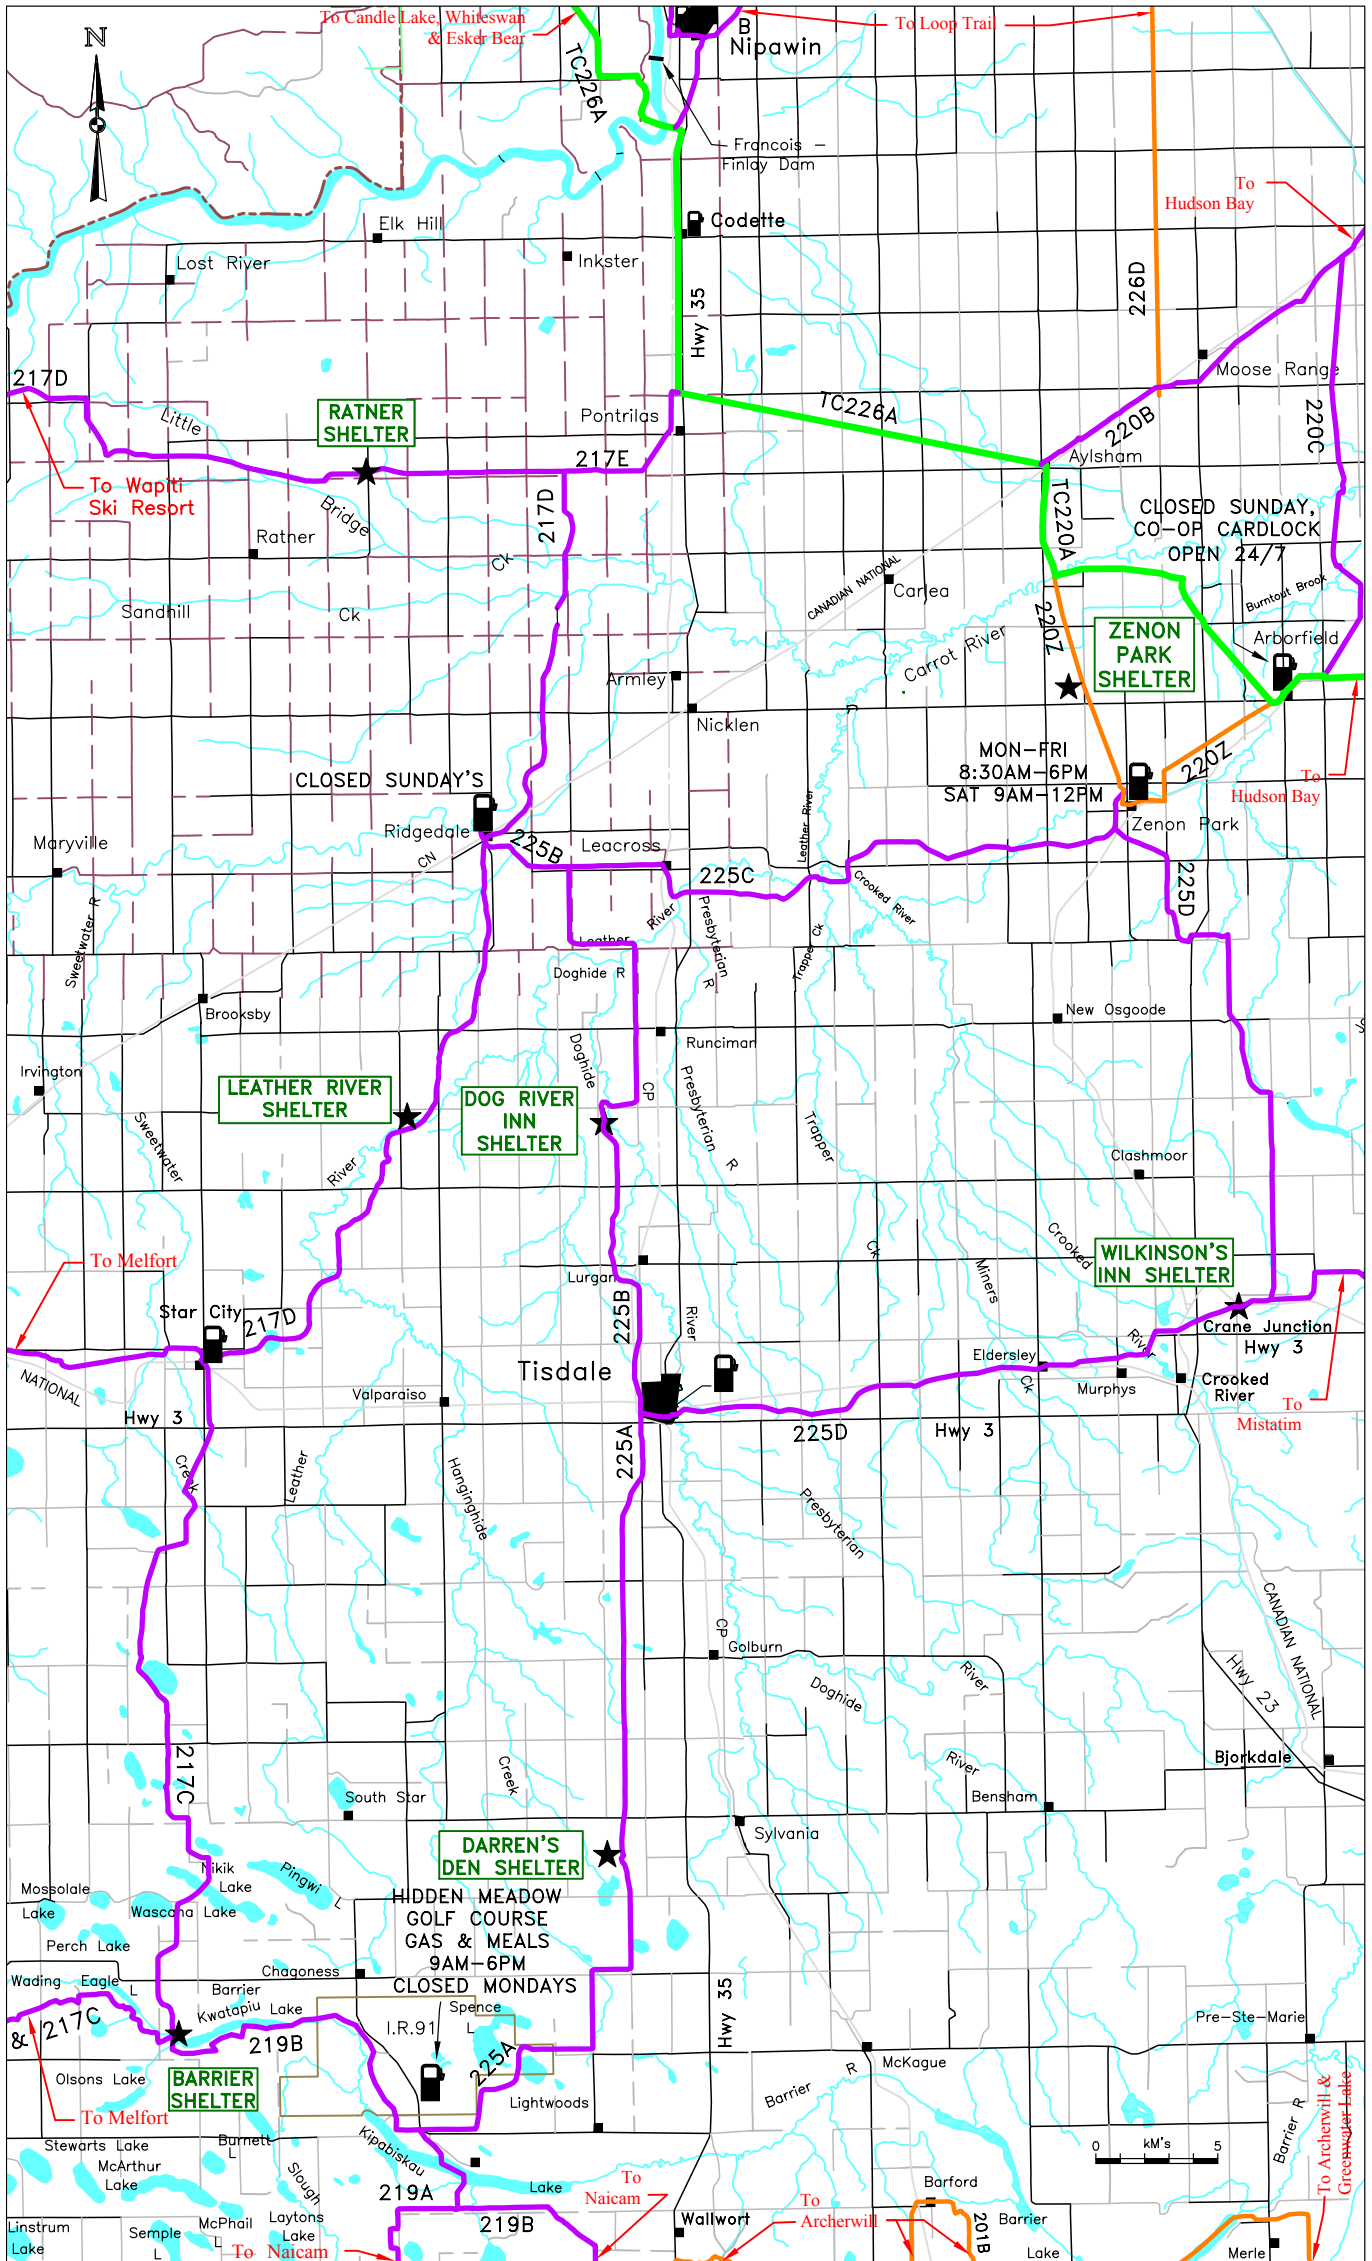

Tisdale Snowmobile Club Inc

Club #225

Latest Update Jul 07/2011

Latest Print Jul 07/2011

ALL TRAILS GPS'D on Jan 21/2009

Trail Types:

Trans Canadian — Primary —

Secondary —

Legend:

Fuel Site 
Warm-up Shelter 

Basemap data is copyright of ISC / Information Services Corp. and provided under License to Saskatchewan Snowmobile Association. The Snowmobile Trail Information provided on the S.S.A. maps may have changes that have occurred after printing. Please check with local authorities prior to accessing trails.