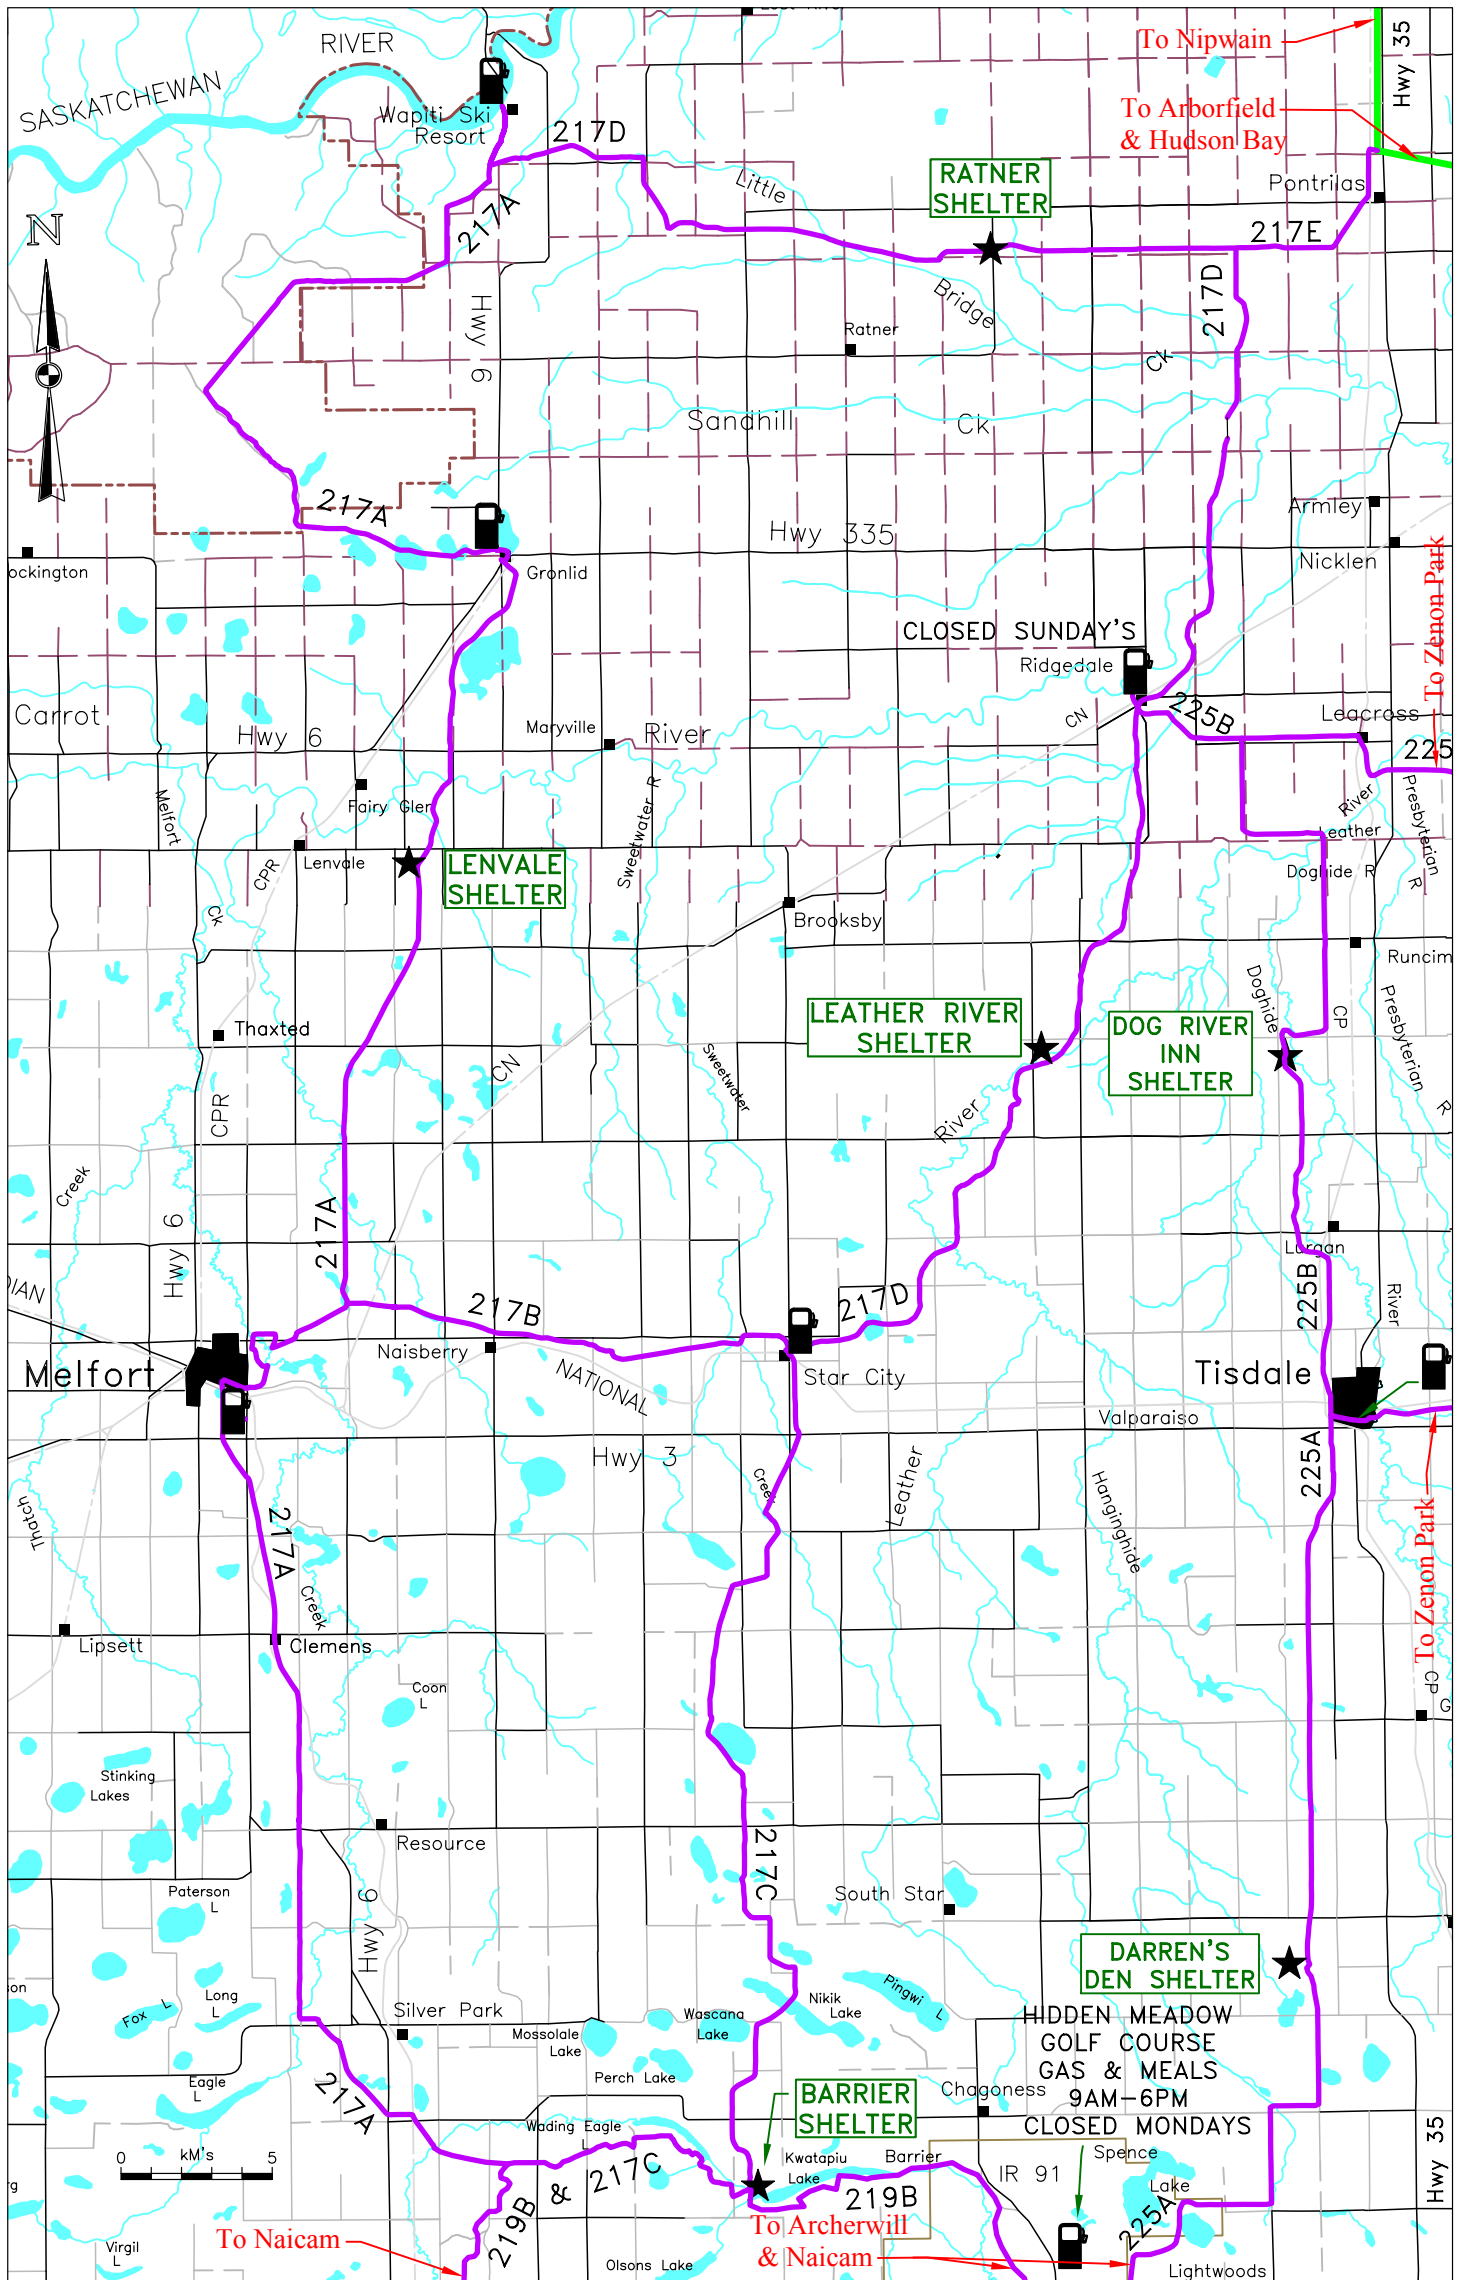

Melfort & District Trail Riders Inc.

Club #217

Latest Update Jan 18/2012

Latest Print Jan 18/2012

PARTIAL GPS's ALL TRAILS on Feb 23/2006 & Jan 27/2011

Basemap data is copyright of ISC / Information Services Corp. and provided under License to Saskatchewan Snowmobile Association. The Snowmobile Trail Information provided on the S.S.A. maps may have changes that have occurred after printing. Please check with local authorities prior to accessing trails.

Trail Types:

- Trans Canadian
- Primary

Secondary

Legend:

- Fuel Site
- Warm-up Shelter